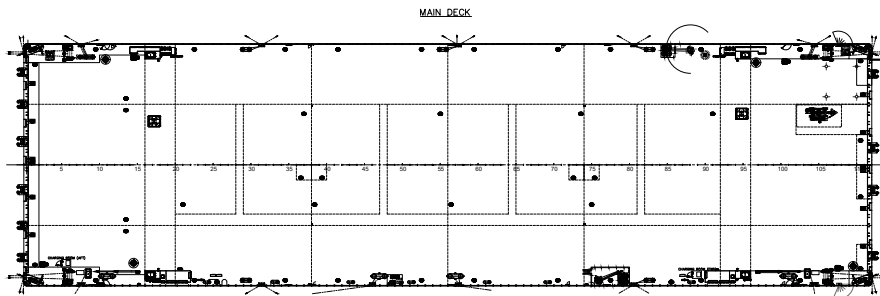

H-461

NOTES:

*CSA Pontoon Barge: IWS

PRINCIPAL PARTICULARS

BY: H. DE VRIES	CHECKED: H. DE VRIES	DATE: 10-10-10
BY: H. DE VRIES	CHECKED: H. DE VRIES	DATE: 10-10-10
HAPO		
HAPO INTERNATIONAL BARGES		
SERIES:		
GENERAL ARRANGEMENT-H-461		
DOCUMENT CODE:	SHEET:	PAPER SIZE:
HAPO Cargo 01	01	A4

Hapo International Barges B.V.

Details believed to be correct, but not guaranteed. Specification subject to change without notice.

Office Address

Sluisjesdijk 145
3087 AG Rotterdam
The Netherlands

Postal Address

PO Box 5133
3008 AC Rotterdam
The Netherlands

CC: 23076161
VAT: NL008589288B01

+31 10 7600 111

info@hapobarges.com