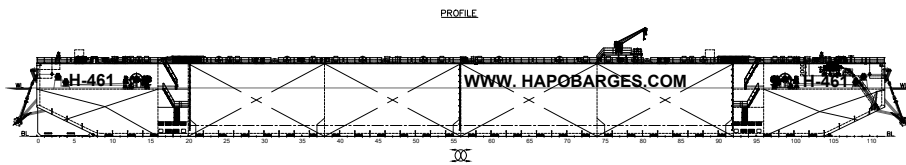

H-461

NOTES:

*CSA Pontoon Barge: IWS

PRINCIPAL PARTICULARS

BY: H. DE VRIES	CHECKED: H. DE VRIES	DATE: 10-10-10
BY: H. DE VRIES	CHECKED: H. DE VRIES	DATE: 10-10-10
HAPO		
HAPO INTERNATIONAL BARGES		
SERIES:		
GENERAL ARRANGEMENT-H-461		
DOCUMENT CODE:	SHEET:	PAPER SIZE:
HAPO Cargo 01	01	A4

Hapo International Barges B.V.

Details believed to be correct, but not guaranteed. Specification subject to change without notice.

Office Address

Sluisjesdijk 145
3087 AG Rotterdam
The Netherlands

Postal Address

PO Box 5133
3008 AC Rotterdam
The Netherlands

CC: 23076161
VAT: NL008589288B01

+31 10 7600 111

info@hapobarges.com