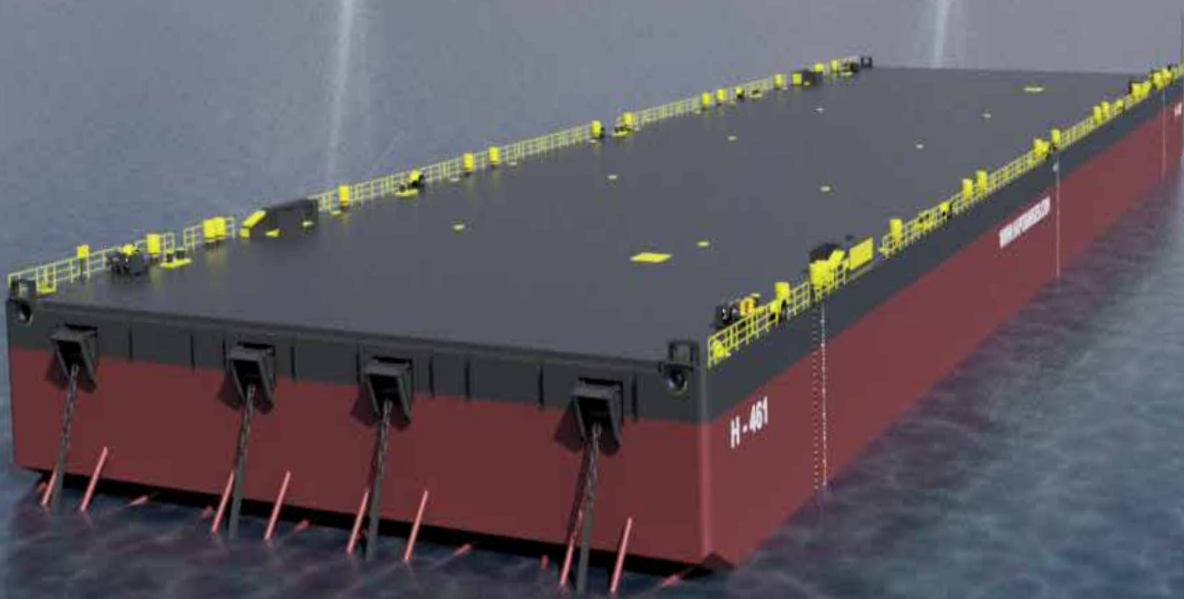

Spec Sheet

H-461

H-461

Principal Particulars

Build	2014	Draft (min/max)	2.7 m / 11.1 m
Class notation	DNV Pontoon Barge	Light ship weight	11654.7 t
Flag	Panama	Deck area	5600 m ² @ 20 t/m ²
GT / NT	19295 t / 5788 t	Water ballast capacity	24000 m ³ /hr
Deadweight	32000 t	Air ballast capacity	12000 m ³ /hr
Dimensions	140 m x 40 m x 12 m	General deck loading capacity	20 t/m ² distributed load