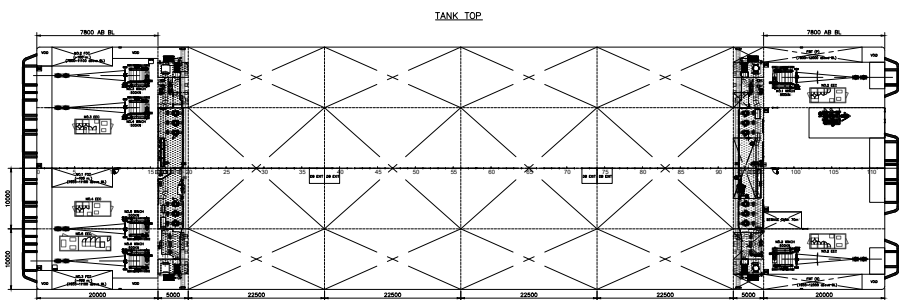

NOTES:

*CSA Pontoon Barge: IWS

PRINCIPAL PARTICULARS

BY: H. DE VRIES	CHECKED: H. DE VRIES	DATE: 10-10-10
BY: H. DE VRIES	CHECKED: H. DE VRIES	DATE: 10-10-10
HAPO		
HAPO INTERNATIONAL BARGES		
SERIES:		
GENERAL ARRANGEMENT-H-461		
DOCUMENT CODE:	SHEET:	PAPER SIZE:
HAPO Cargo 01	01	A4

Hapo International Barges B.V.

Details believed to be correct, but not guaranteed. Specification subject to change without notice.

Office Address

Sluisjesdijk 145
3087 AG Rotterdam
The Netherlands

Postal Address

PO Box 5133
3008 AC Rotterdam
The Netherlands

CC: 23076161
VAT: NL008589288B01

+31 10 7600 111

info@hapobarges.com