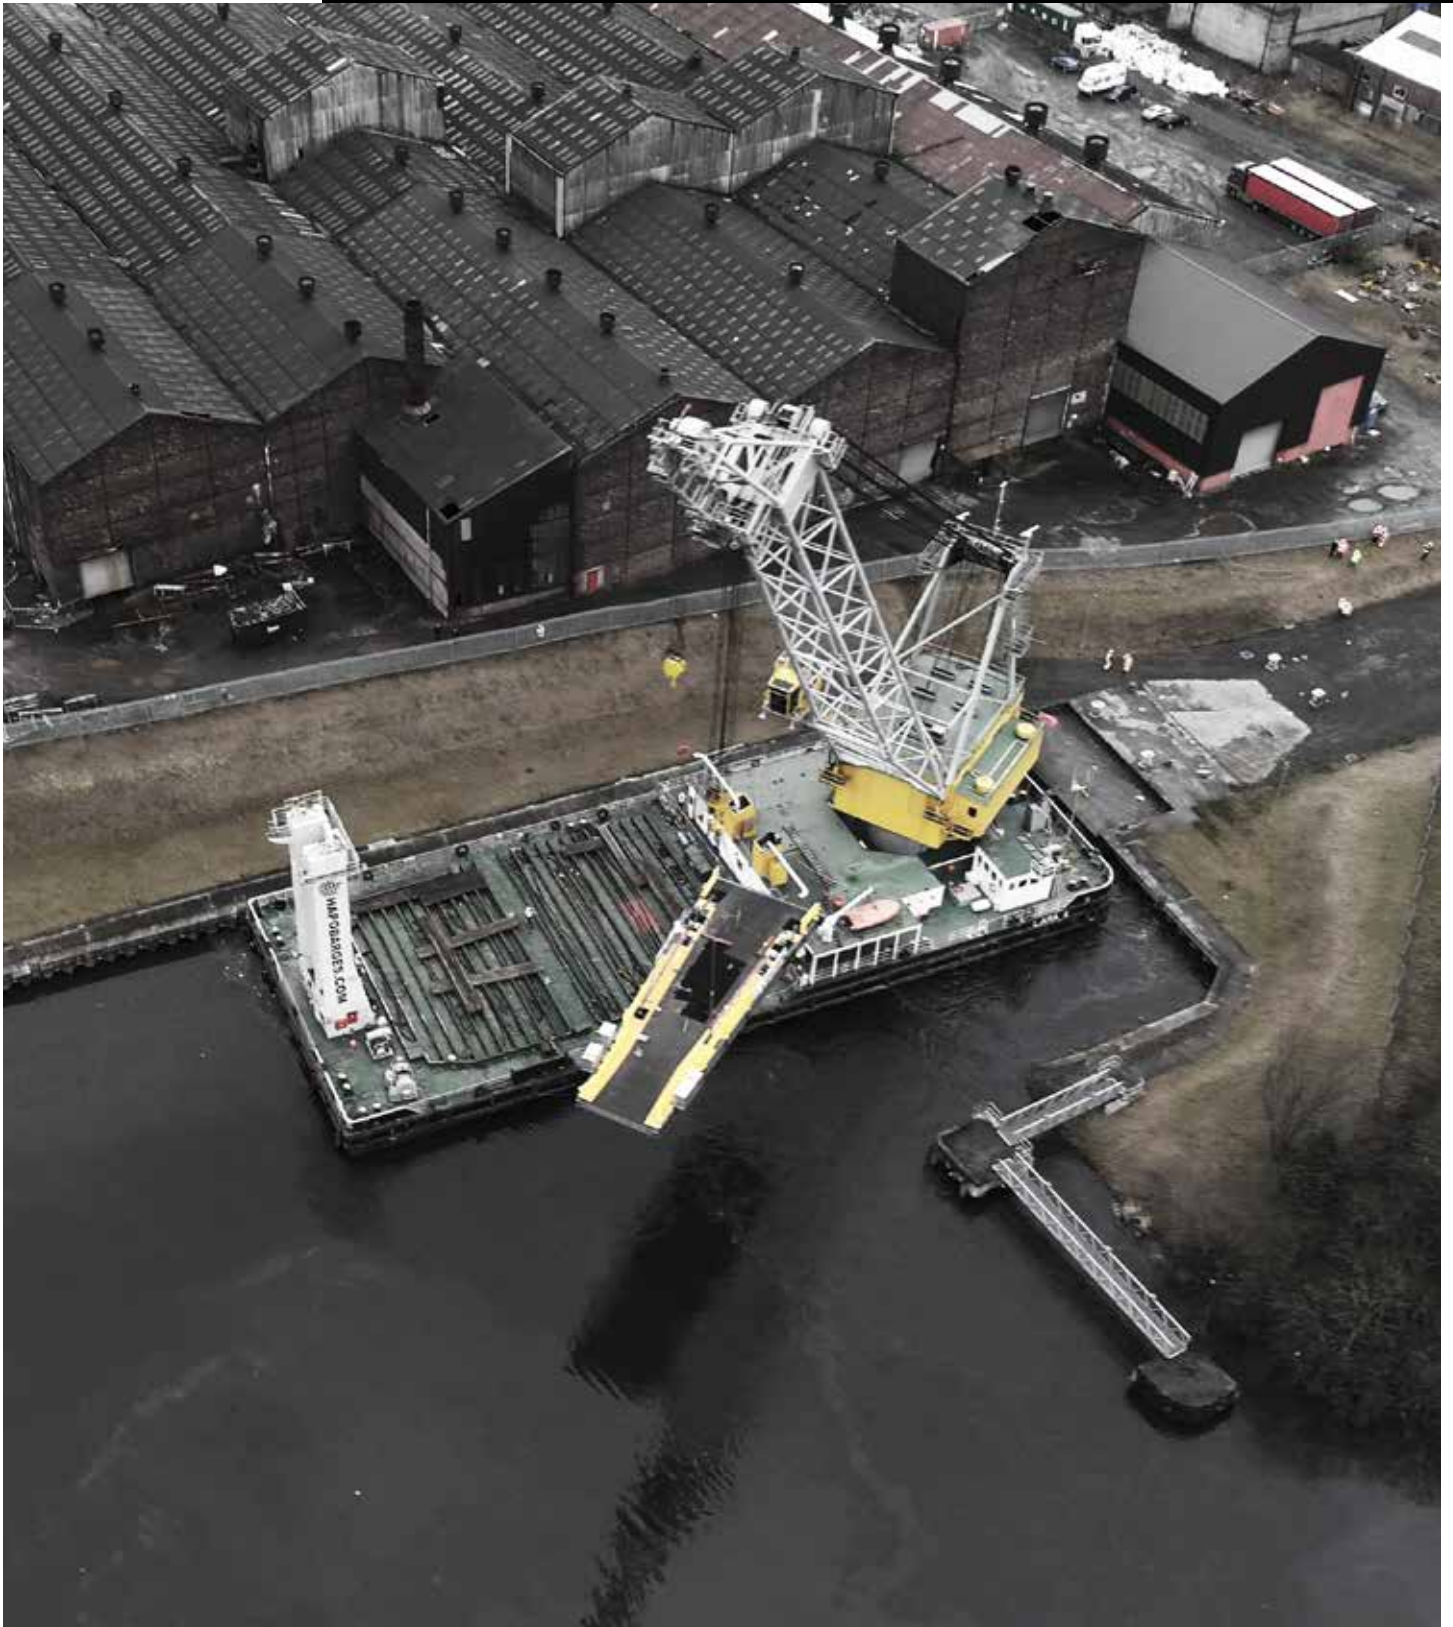

Hapo International Barges B.V.

Details believed to be correct, but not guaranteed. Specification subject to change without notice.

Office Address

Sluisjesdijk 145
3087 AG Rotterdam
The Netherlands

Postal Address

PO Box 5133
3008 AC Rotterdam
The Netherlands

CC: 23076161
VAT: NL008589288B01

+31 10 7600 111

info@hapobarges.com