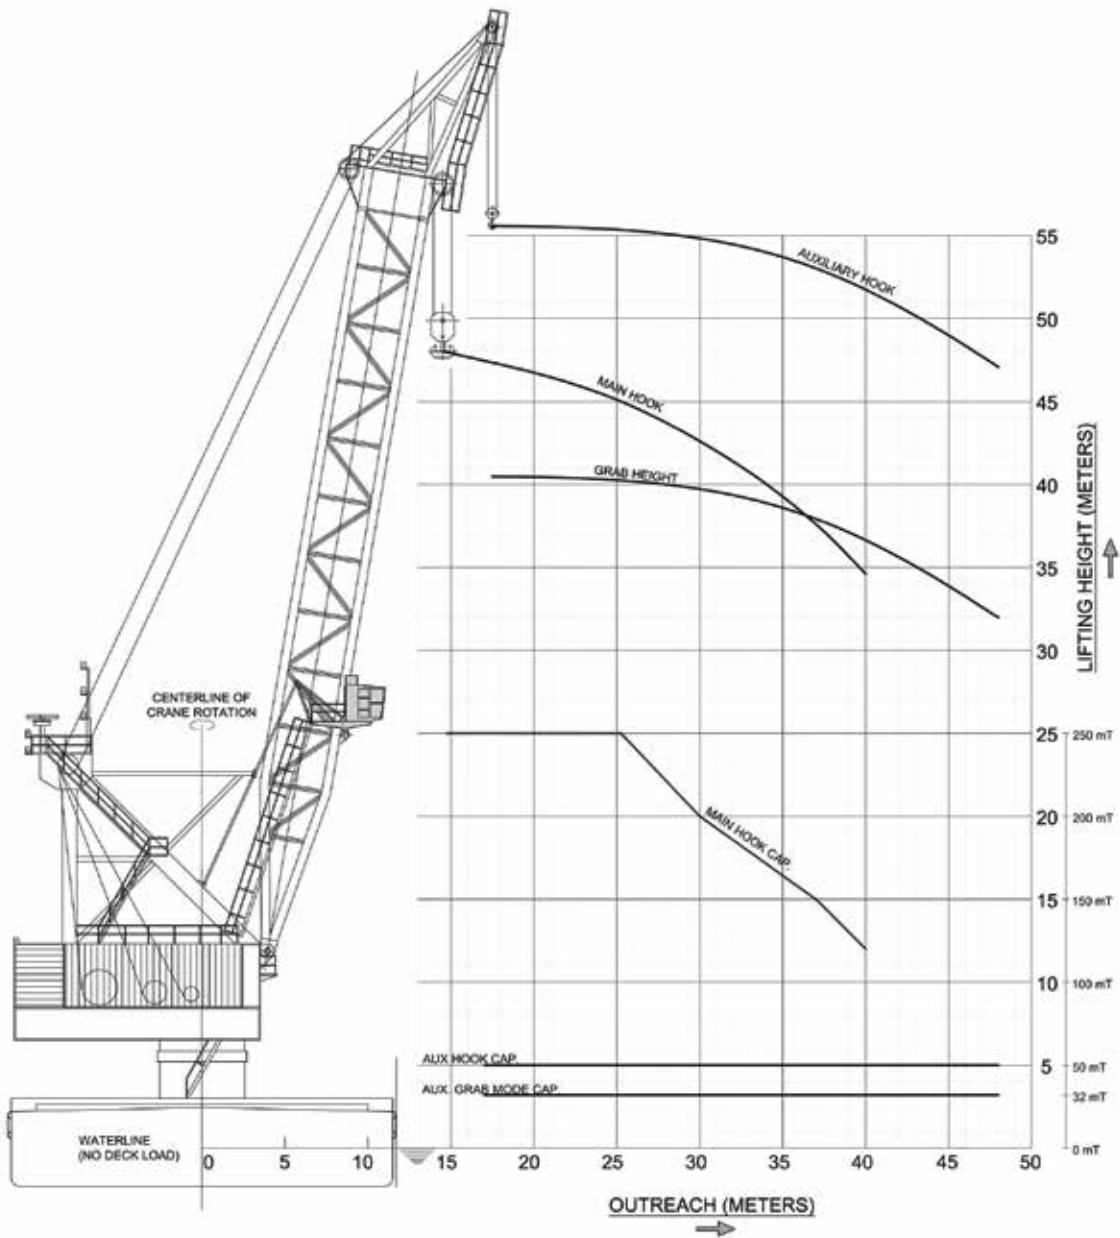

Capacity Chart for Crane Barge "Lara 1"

Hapo International Barges B.V.

Details believed to be correct, but not guaranteed. Specification subject to change without notice.

Office Address

Sluisjesdijk 145
3087 AG Rotterdam
The Netherlands

Postal Address

PO Box 5133
3008 AC Rotterdam
The Netherlands

CC: 23076161
VAT: NL008589288B01

+31 10 7600 111

info@hapobarges.com