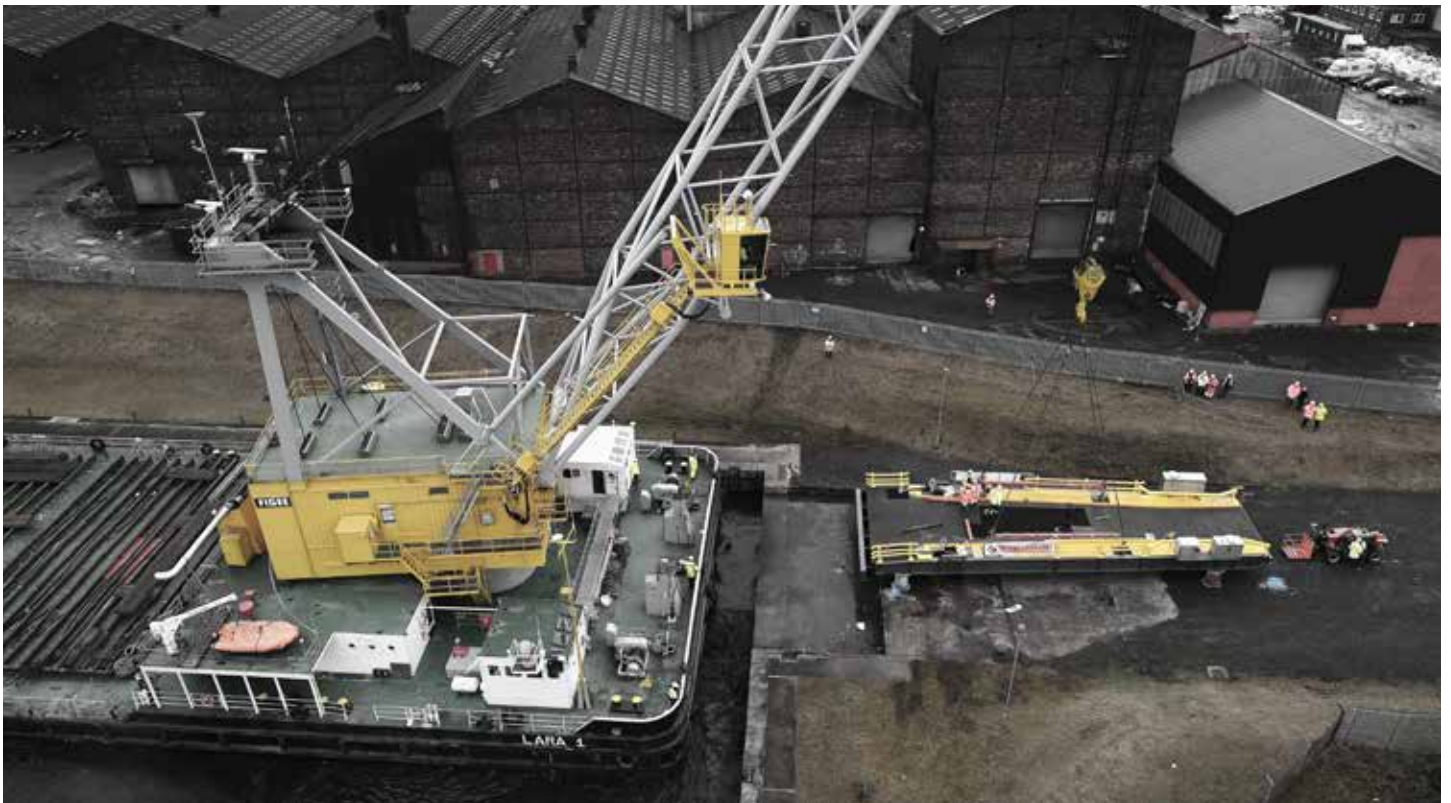

Hapo International Barges B.V.

Details believed to be correct, but not guaranteed. Specification subject to change without notice.

Office Address

Sluisjesdijk 145
3087 AG Rotterdam
The Netherlands

Postal Address

PO Box 5133
3008 AC Rotterdam
The Netherlands

CC: 23076161
VAT: NL008589288B01

+31 10 7600 111

info@hapobarges.com