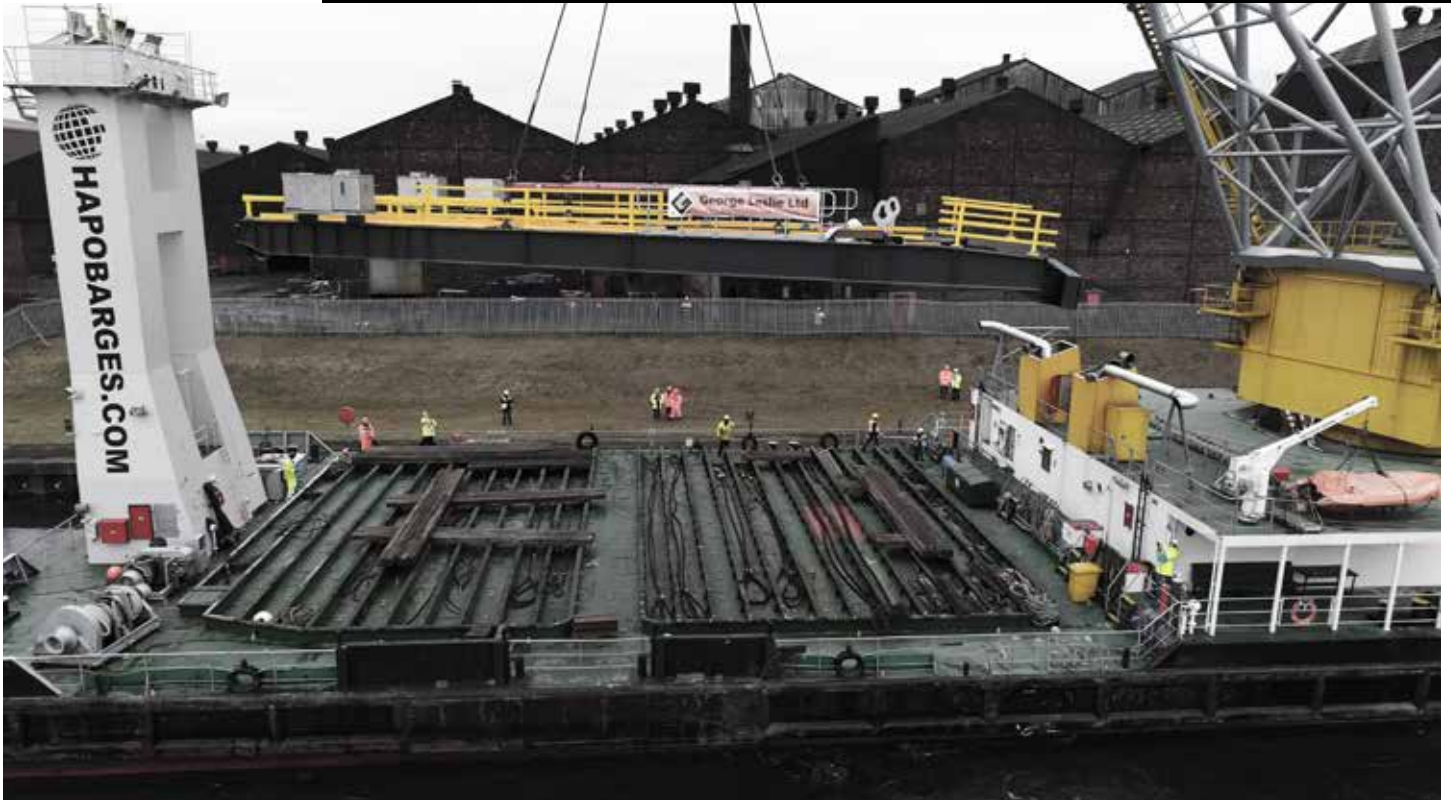

Hapo International Barges B.V.

Details believed to be correct, but not guaranteed. Specification subject to change without notice.

Office Address

Sluisjesdijk 145
3087 AG Rotterdam
The Netherlands

Postal Address

PO Box 5133
3008 AC Rotterdam
The Netherlands

CC: 23076161
VAT: NL008589288B01

+31 10 7600 111

info@hapobarges.com