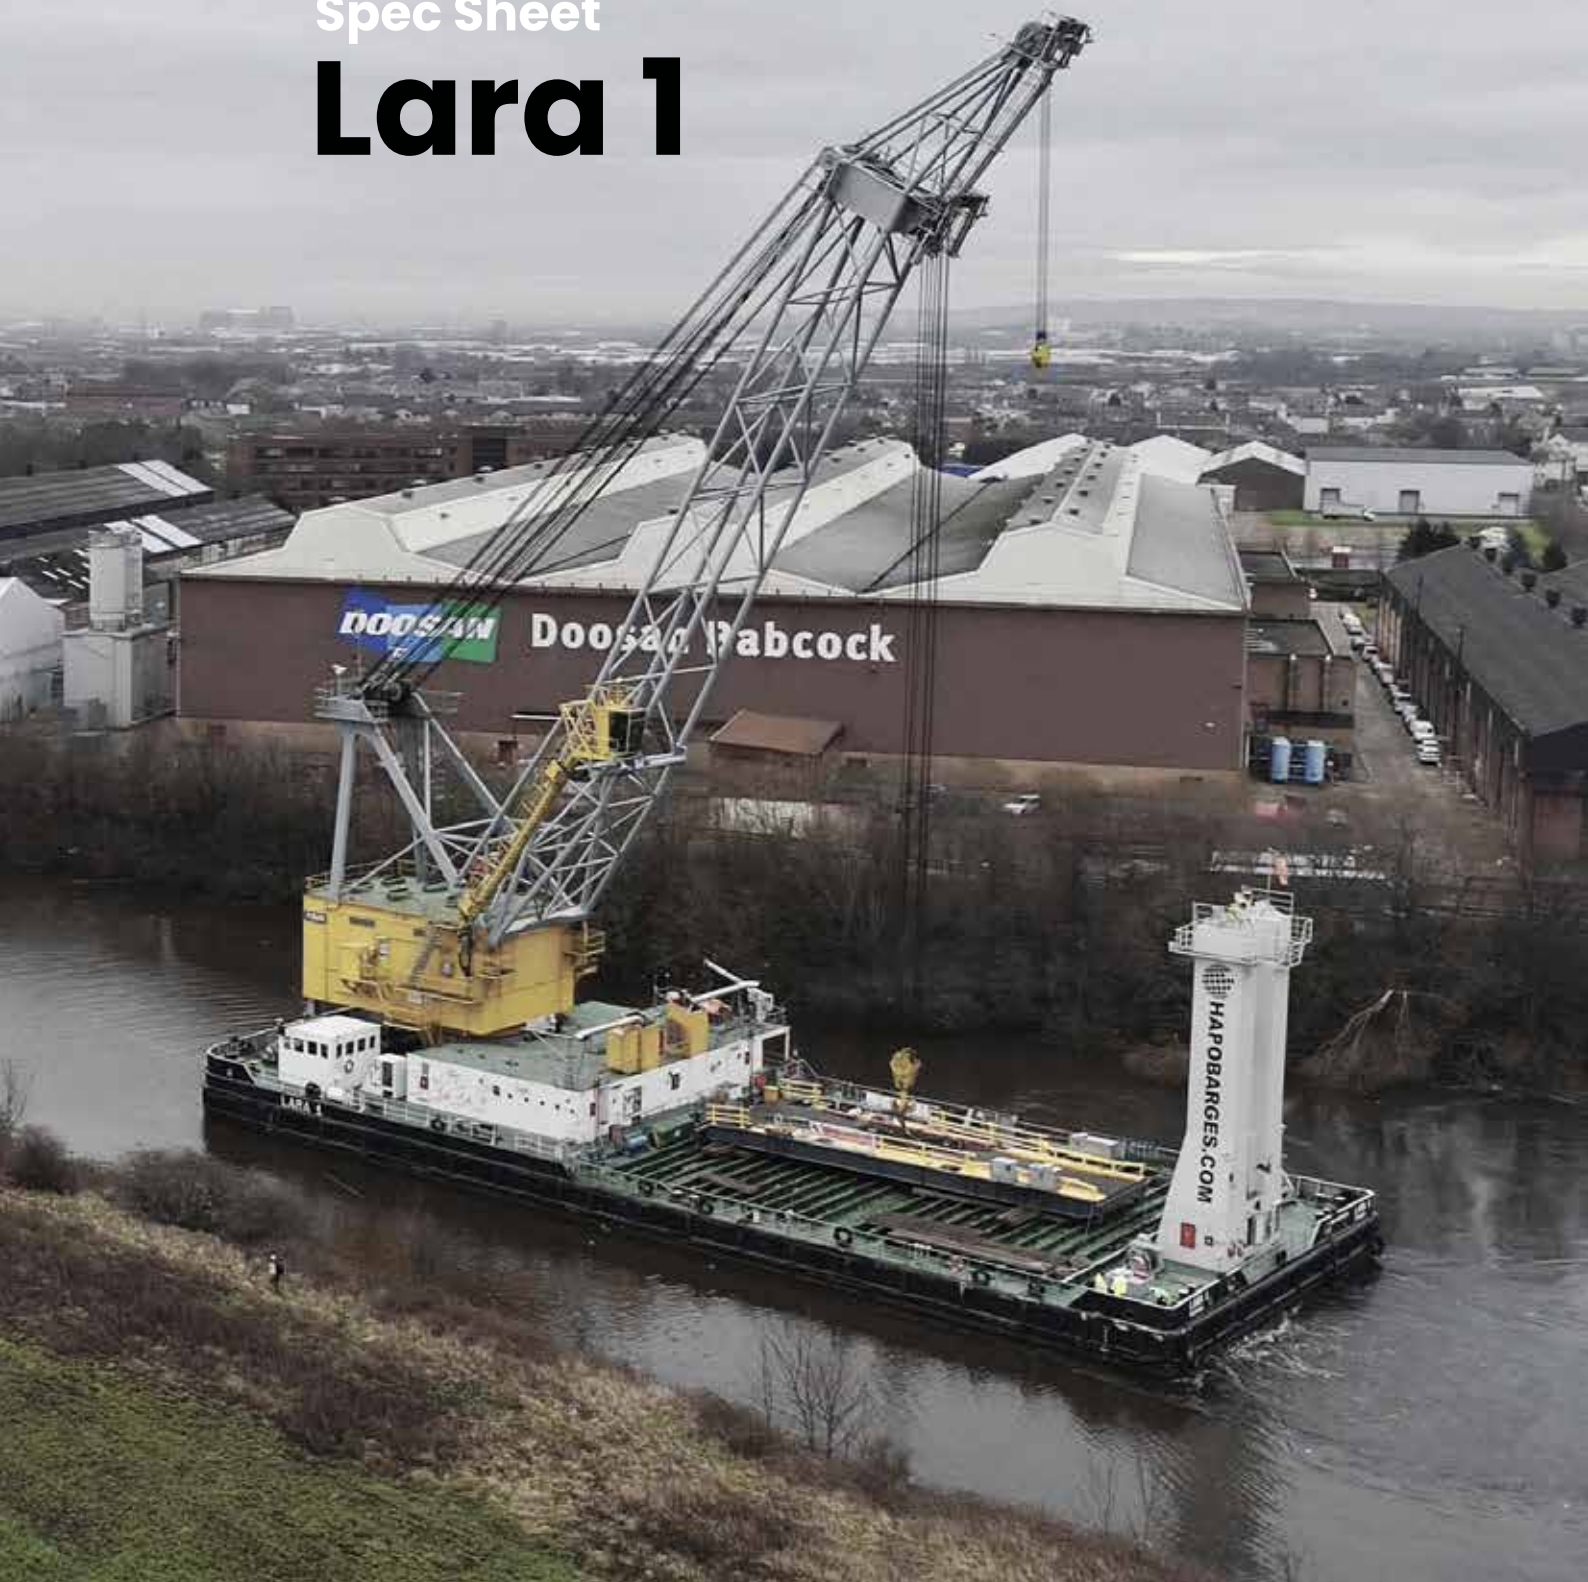

Spec Sheet
Lara 1

Principal Particulars

Built	1986
Class	Lloyds Register of Shipping ✱100A1
Flag	Panama
GT / NT	1793 t / 537 t
Deadweight	787 t
Lenght Overall	72.5 m (hull 59.9 m)
Breadth Overall	23.4 m
Depth	4.5 m
Summer Draft	2.8 m
Light Ship Weight	3095 t
Average Speed	5 Knots
Deck capacity	10 t/m ² 575 m ² freespace