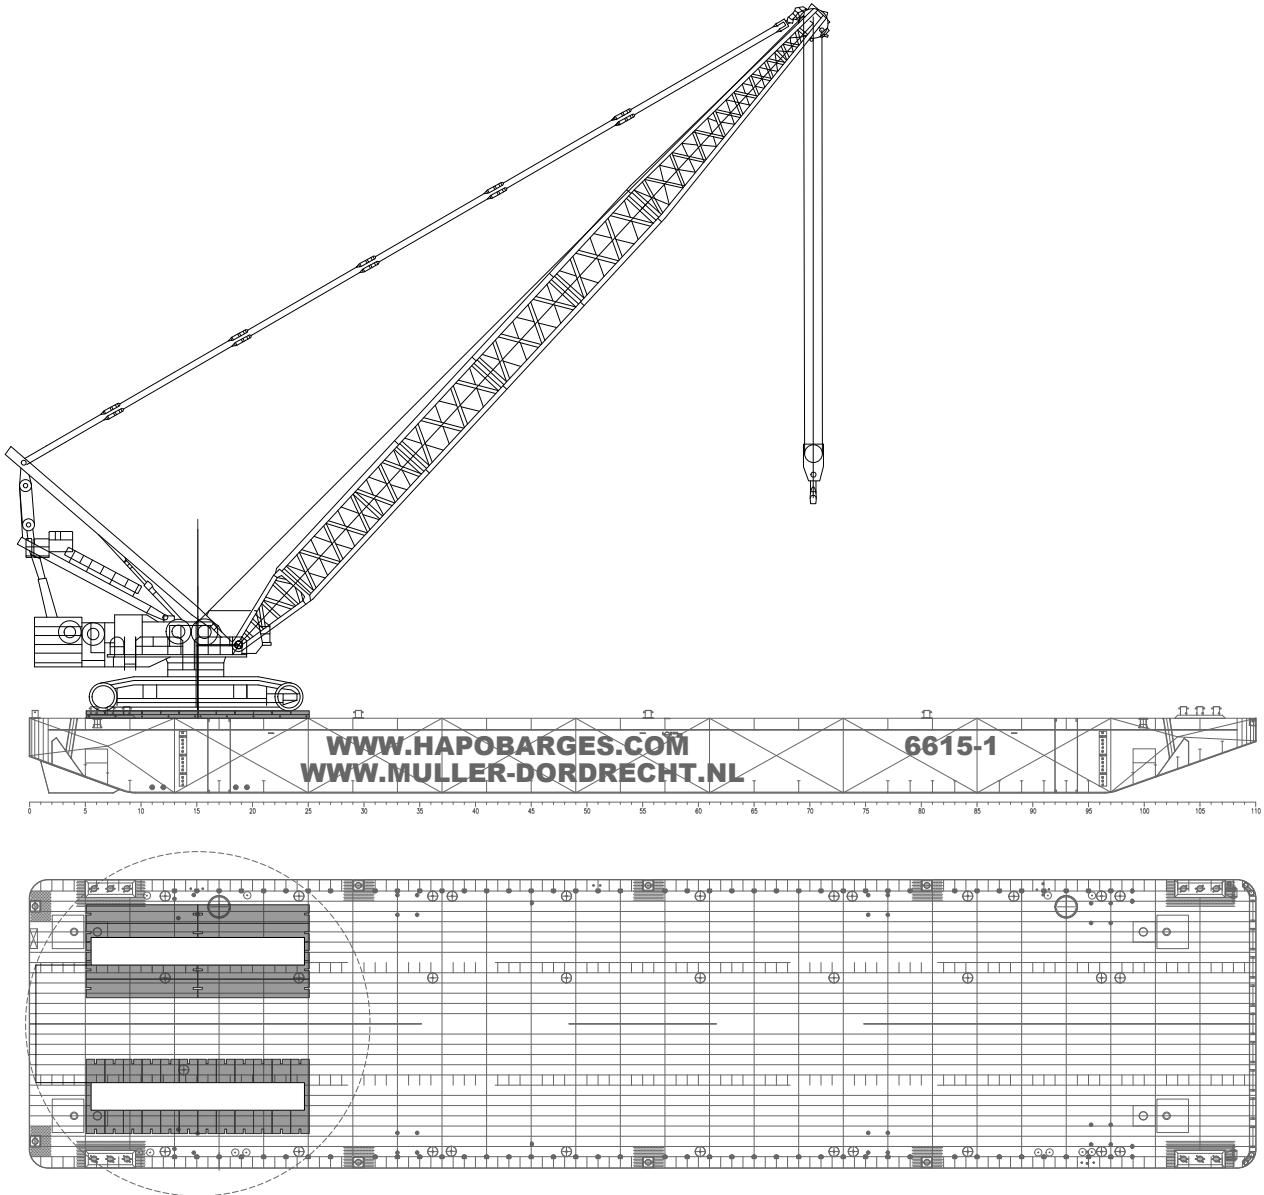

6615-1 & SCX-5000

Hapo International Barges B.V.

Details believed to be correct, but not guaranteed. Specification subject to change without notice.

Office Address

Sluisjesdijk 145
3087 AG Rotterdam
The Netherlands

Postal Address

PO Box 5133
3008 AC Rotterdam
The Netherlands

CC: 23076161
VAT: NL008589288B01

+31 10 7600 111

info@hapobarges.com