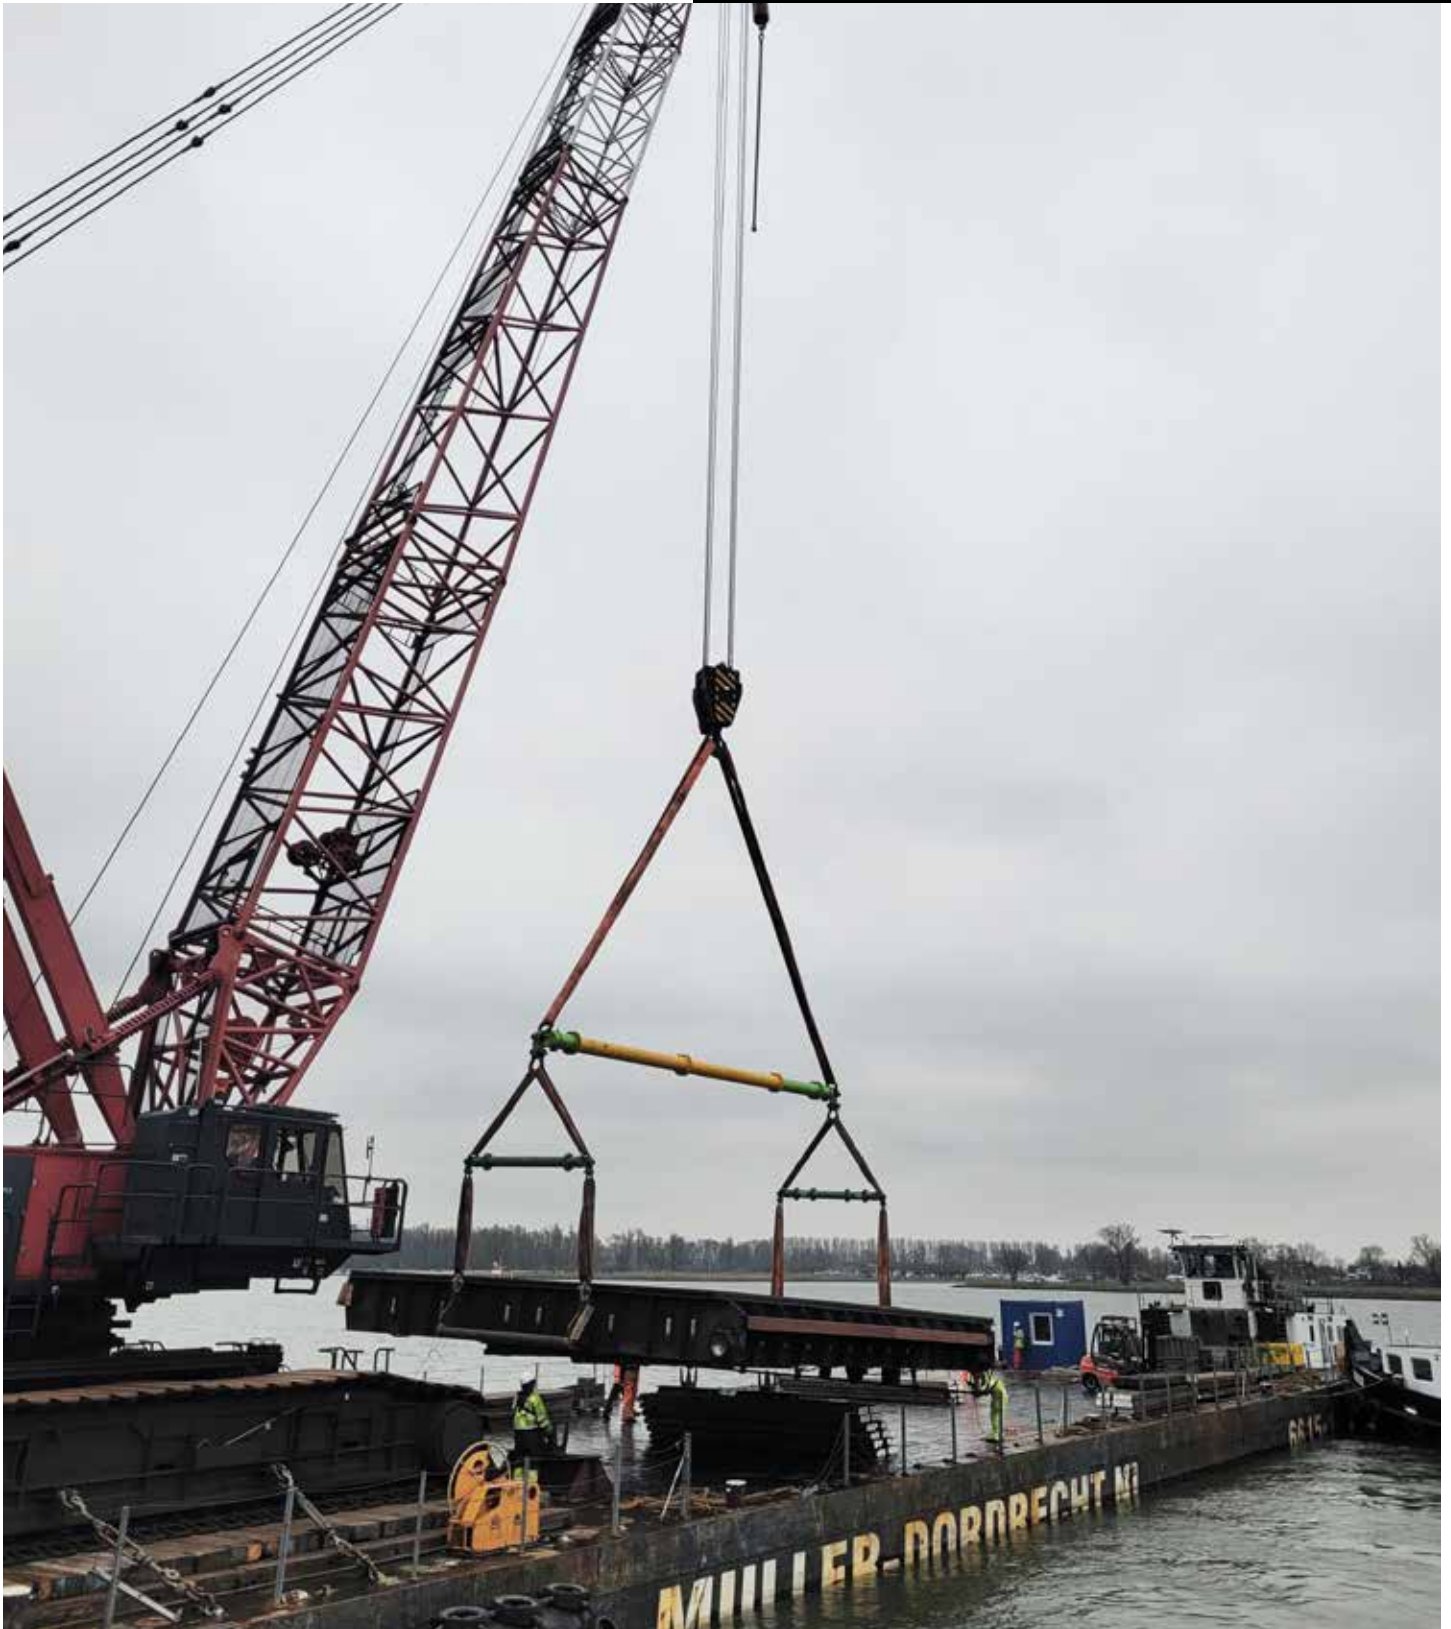

Hapo International Barges B.V.

Details believed to be correct, but not guaranteed. Specification subject to change without notice.

Office Address

Sluisjesdijk 145
3087 AG Rotterdam
The Netherlands

Postal Address

PO Box 5133
3008 AC Rotterdam
The Netherlands

CC: 23076161
VAT: NL008589288B01

+31 10 7600 111

info@hapobarges.com