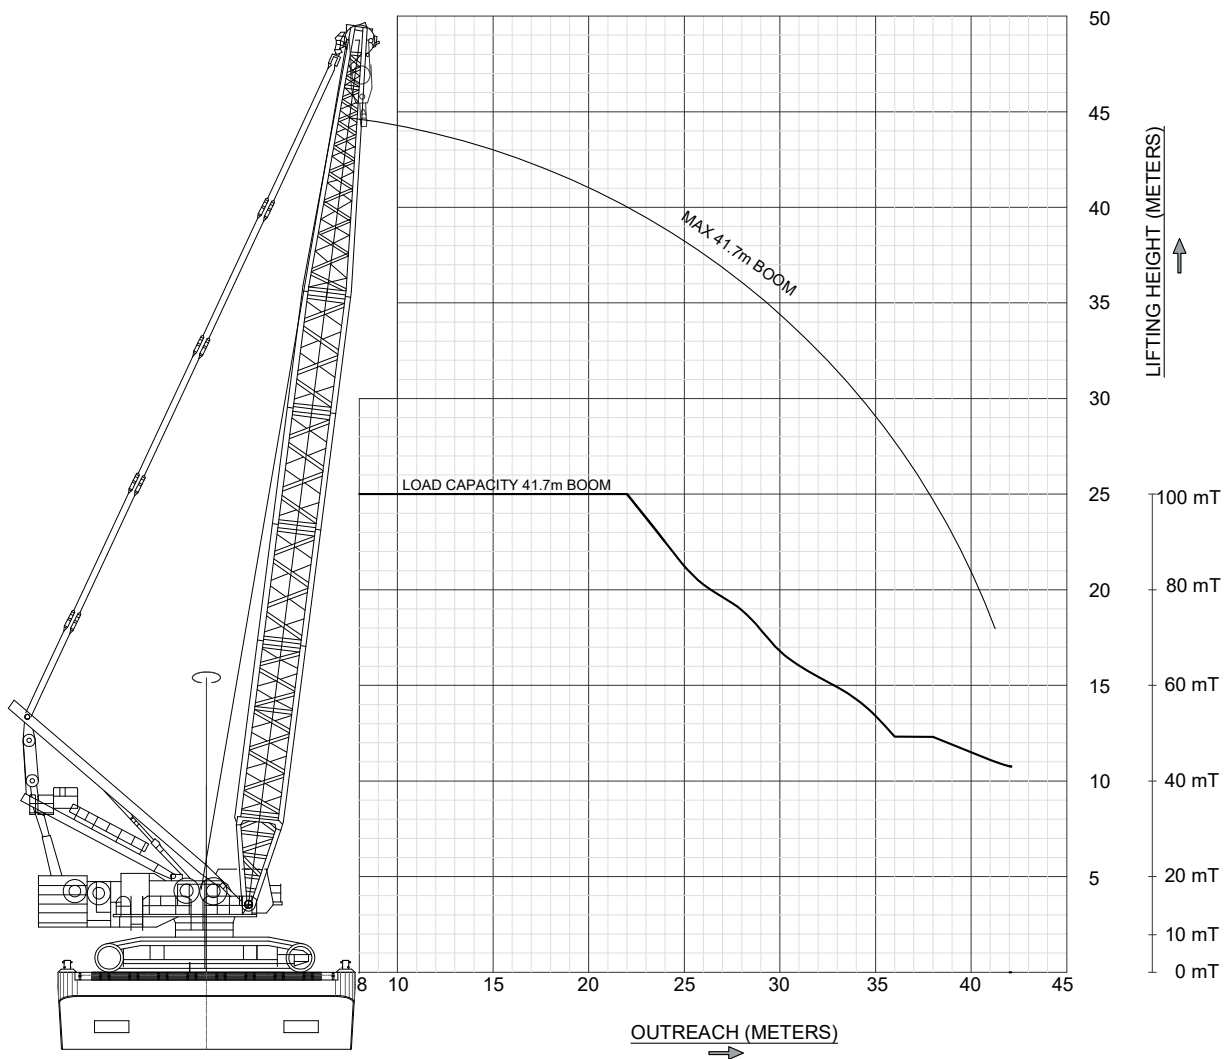

6615-1 & SCX-5000

Capacity Chart for Crane "SCX5000 on Barge 6615-1"

Hapo International Barges B.V.

Details believed to be correct, but not guaranteed. Specification subject to change without notice.

Office Address

Sluisjesdijk 145
3087 AG Rotterdam
The Netherlands

Postal Address

PO Box 5133
3008 AC Rotterdam
The Netherlands

CC: 23076161
VAT: NL008589288B01

+31 10 7600 111

info@hapobarges.com