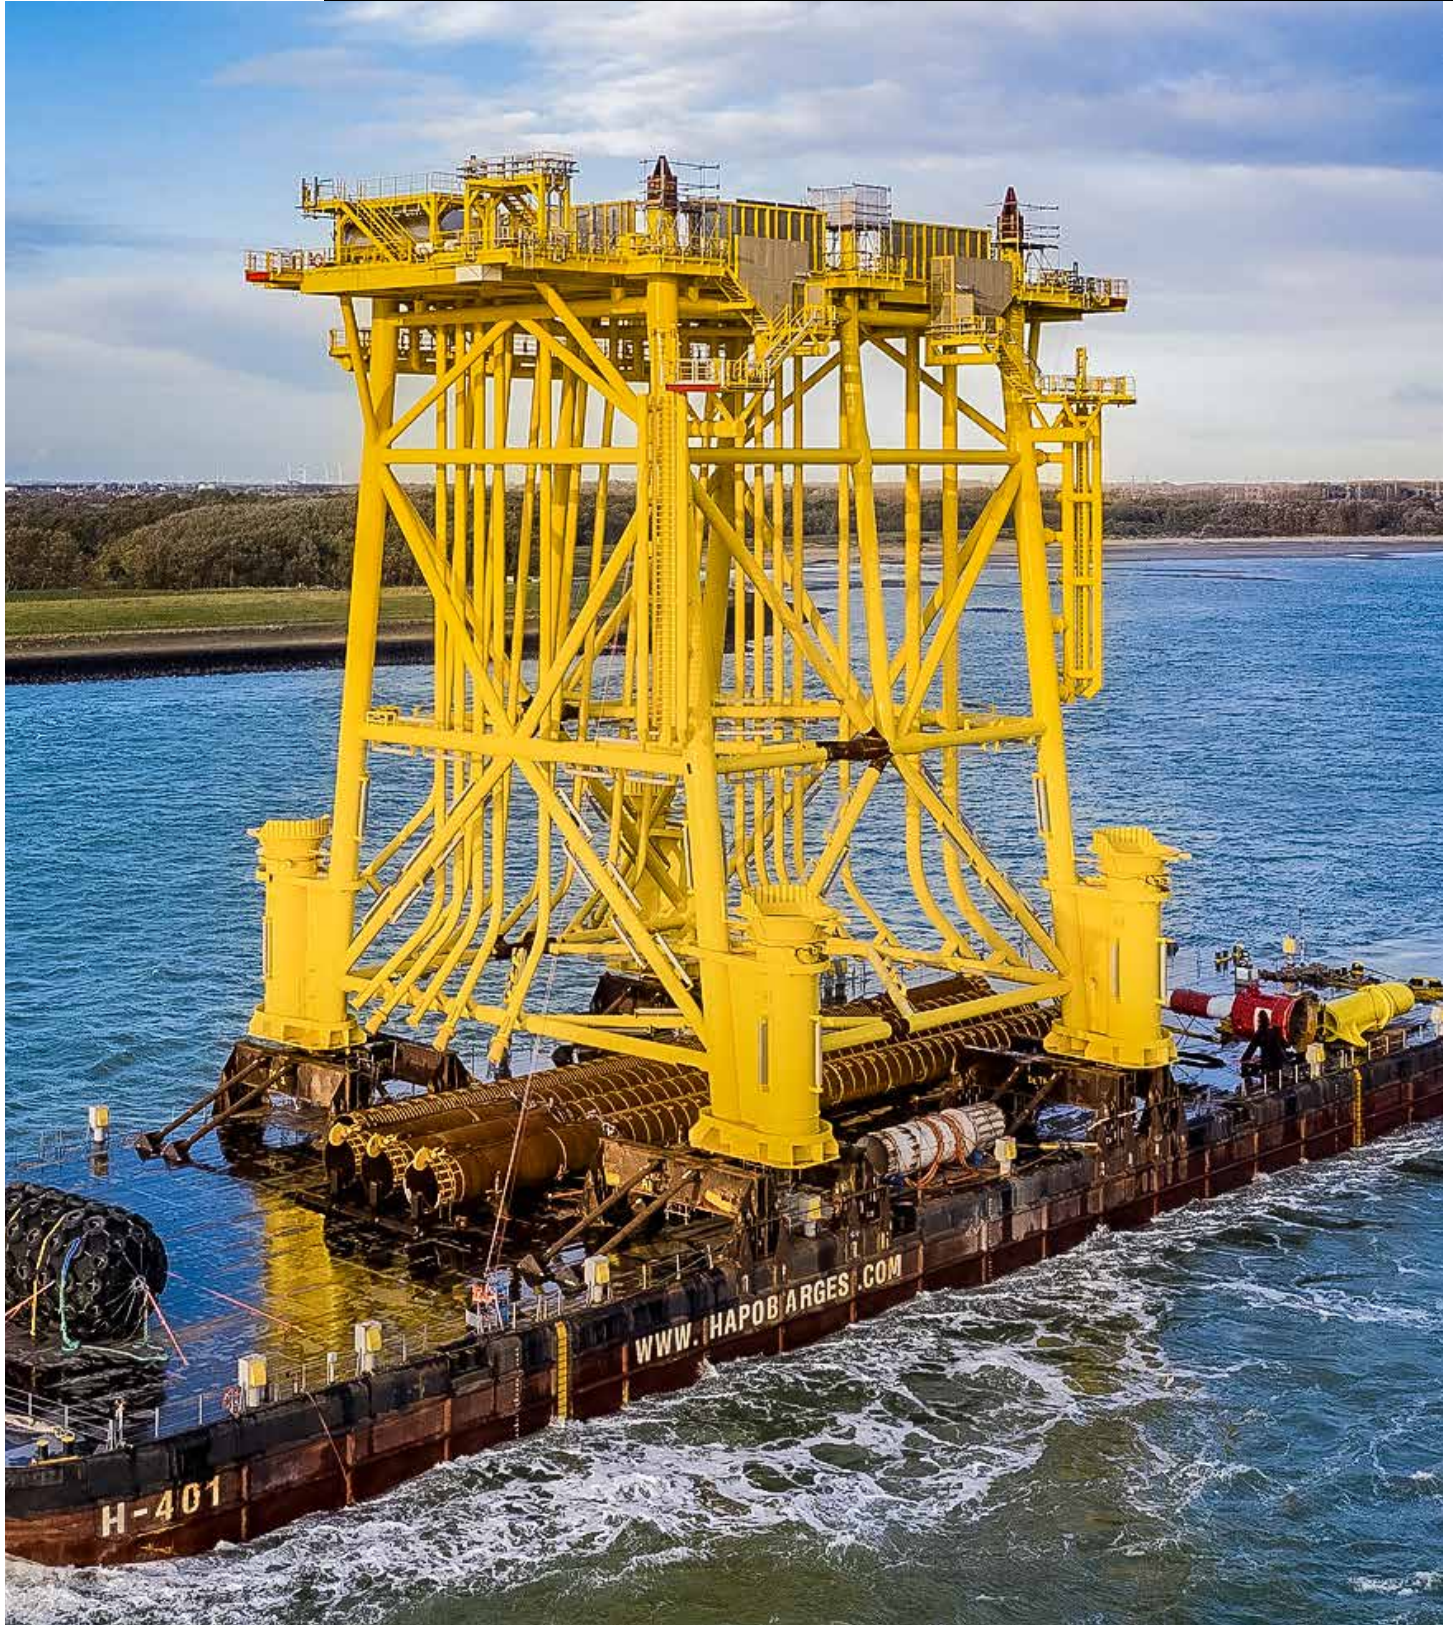

Hapo International Barges B.V.

Details believed to be correct, but not guaranteed. Specification subject to change without notice.

Office Address

Sluisjesdijk 145
3087 AG Rotterdam
The Netherlands

Postal Address

PO Box 5133
3008 AC Rotterdam
The Netherlands

CC: 23076161
VAT: NL008589288B01

+31 10 7600 111

info@hapobarges.com