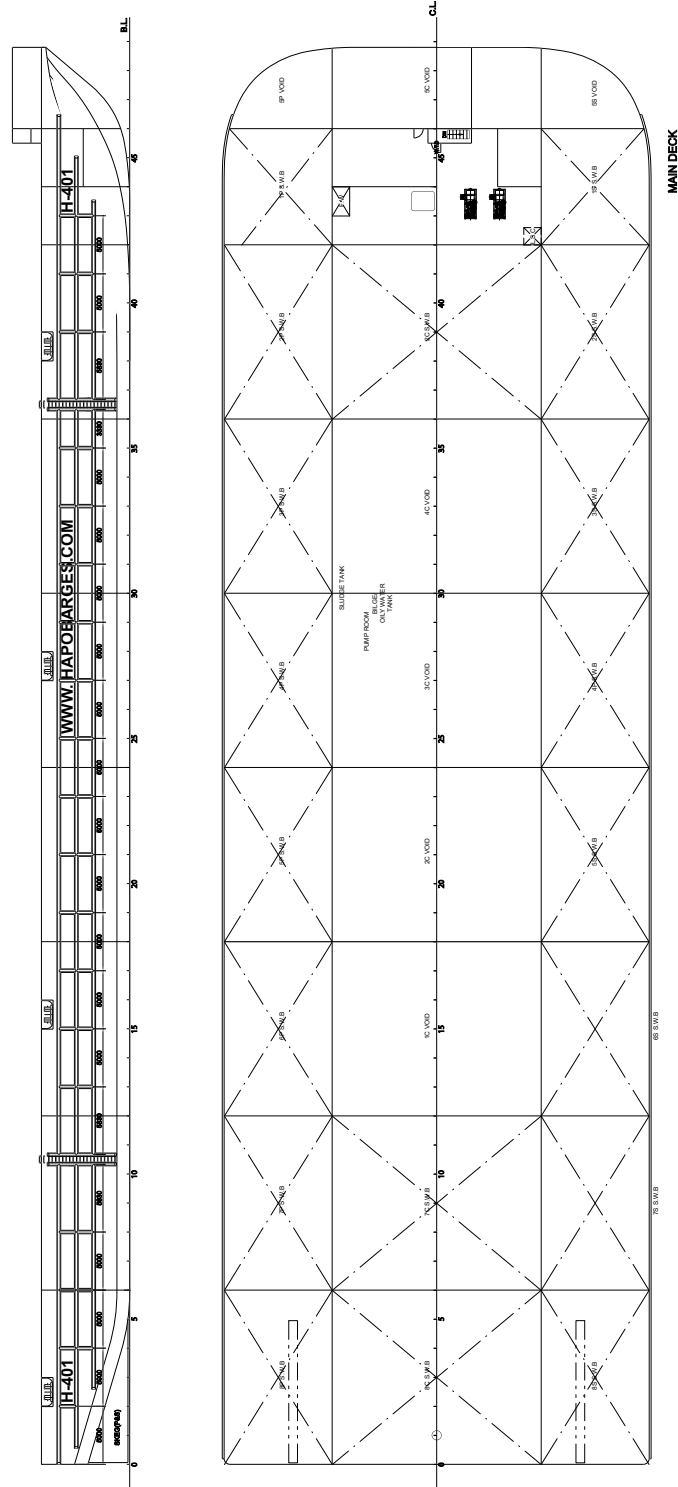

H-401

Hapo International Barges B.V.

Details believed to be correct, but not guaranteed. Specification subject to change without notice.

Office Address

Sluisjesdijk 145
3087 AG Rotterdam
The Netherlands

Postal Address

PO Box 5133
3008 AC Rotterdam
The Netherlands

CC: 23076161
VAT: NL008589288B01

+31 10 7600 111

info@hapobarges.com